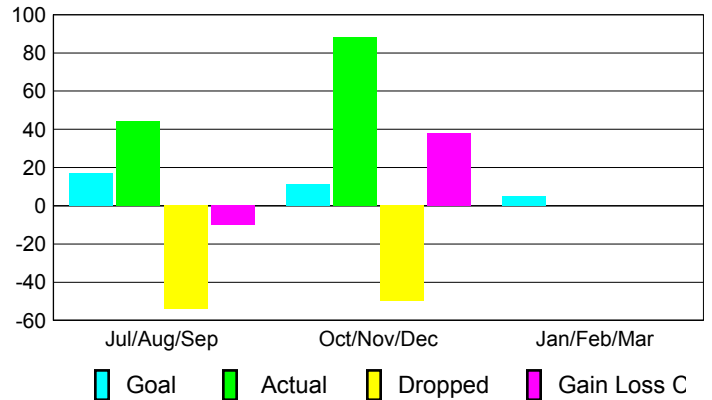

Club Results 2012-2013

Goal, New, Dropped, Gain/Loss

Comparison of Club Gain/Loss

Current Year Compared to the Previous Year

YTD Status Quo Clubs 2012-2013

Status Quo Clubs Compared to Status Quo Members

MEMBERSHIP

Membership Results
2012-2013

Membership
2011-2012

Month	Net Memb Goal	Actual New Memb	Actual Dropped Memb	Gain/Loss of Memb	Gain/Loss of Memb
Jul/Aug/Sep	17	44	-54	-10	-60
Oct/Nov/Dec	11	88	-50	38	8
Jan/Feb/Mar	5				-6
Totals	33	132	-104	28	-58

Membership Results 2012-2013

Goal, New, Dropped, Gain/Loss

Comparison of Membership Gain/Loss

Current Year Compared to the Previous Year

Gender Comparison 2012-2013

Jul/Aug/Sep

Oct/Nov/Dec

Jan/Feb/Mar